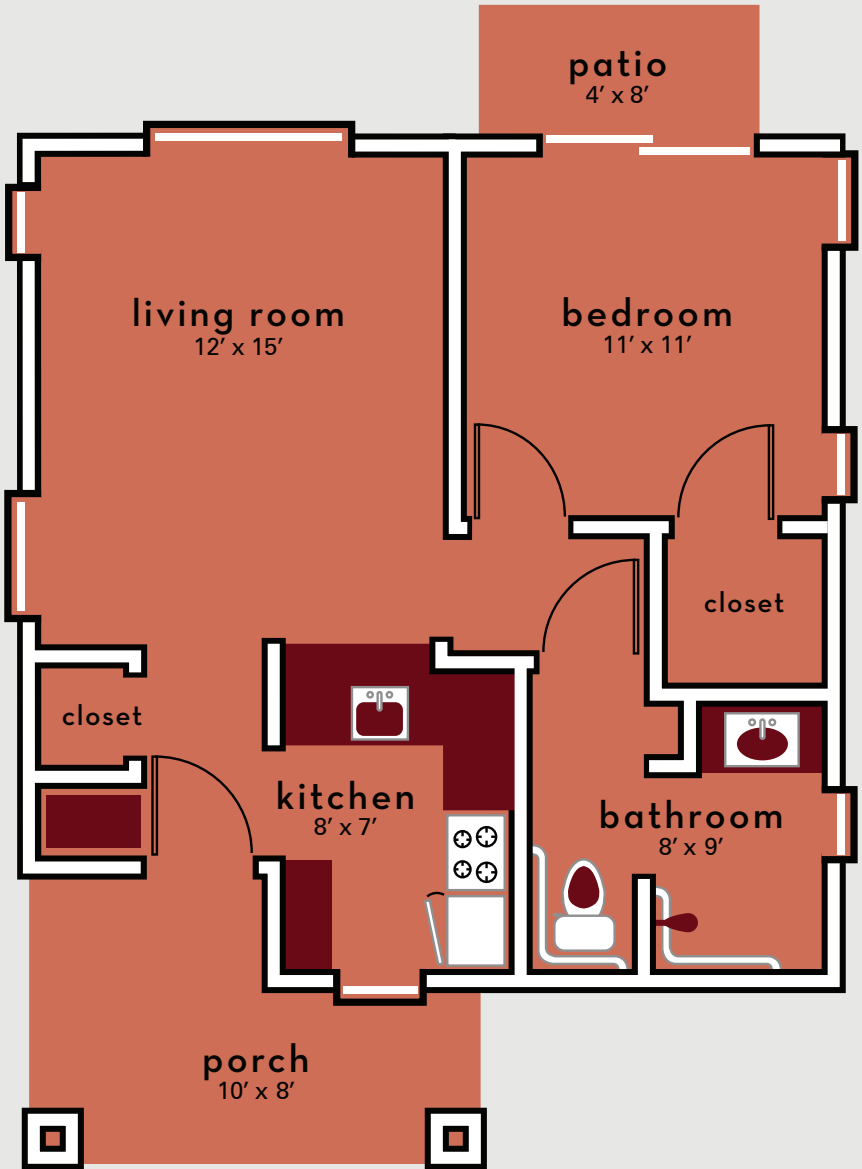

All dimensions are approximate. Actual unit plans may differ slightly from the plans shown. This plan is a representation of a typical plan, individual plans differ significantly from floor to floor. Plans, materials and specifications are based on availability and are subject to change without notice. Architectural, structural and other revisions may be made as they are deemed necessary by the developer, builder, architect, or as may be required by law.

EQUAL OPPORTUNITY